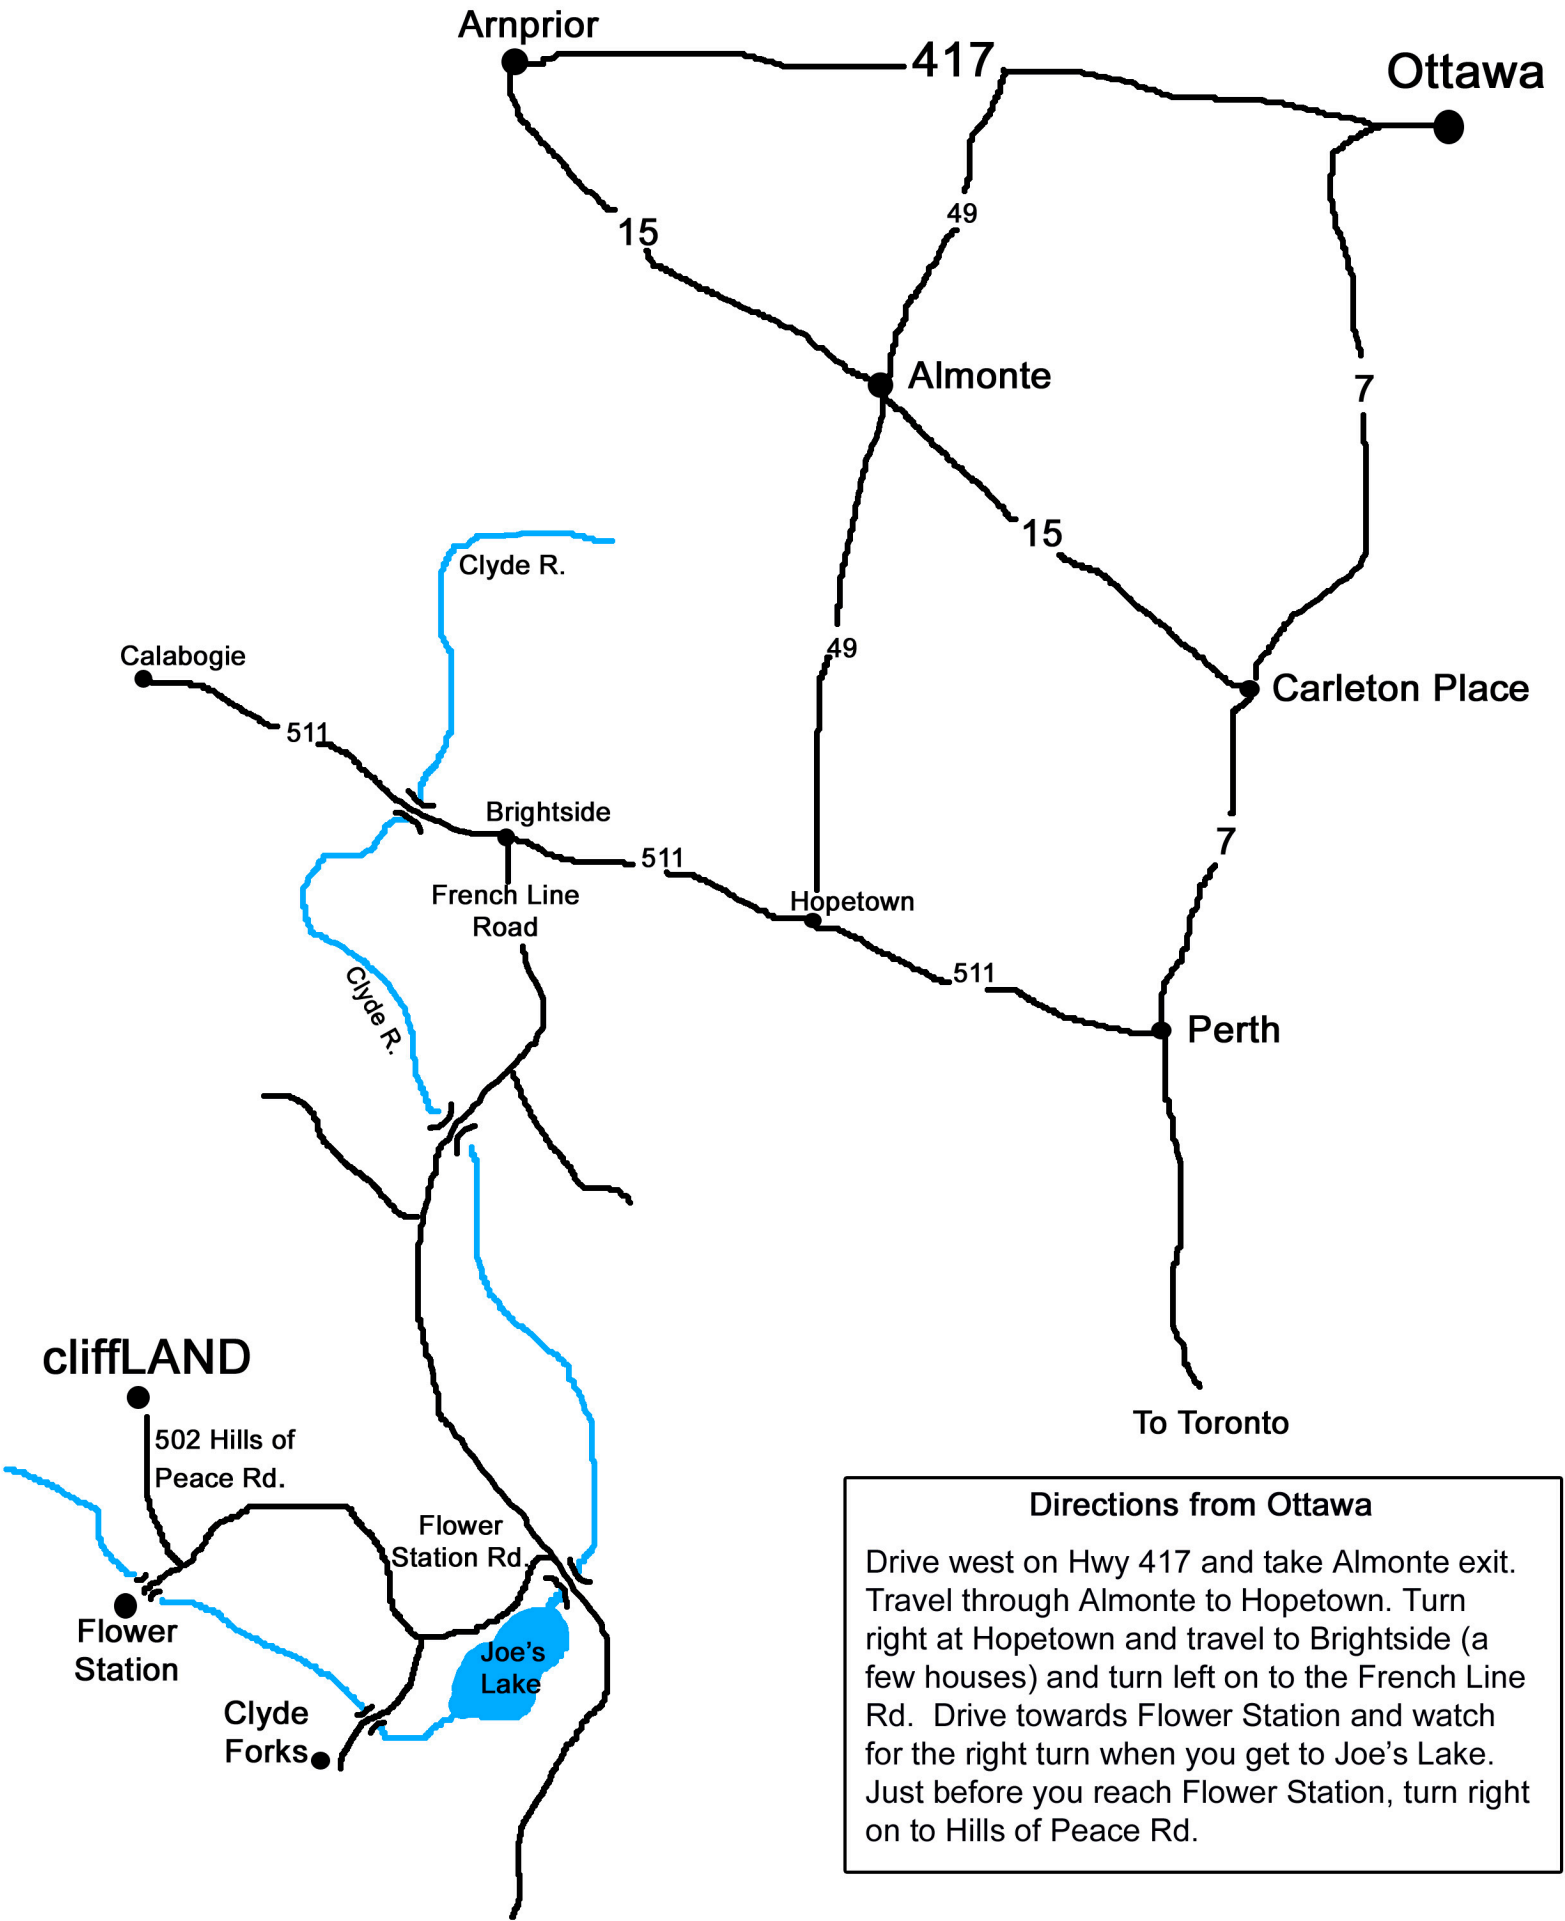

# Map to cliffLAND

(not to scale)

To Toronto

## Directions from Ottawa

Drive west on Hwy 417 and take Almonte exit. Travel through Almonte to Hopetown. Turn right at Hopetown and travel to Brightside (a few houses) and turn left on to the French Line Rd. Drive towards Flower Station and watch for the right turn when you get to Joe's Lake. Just before you reach Flower Station, turn right on to Hills of Peace Rd.